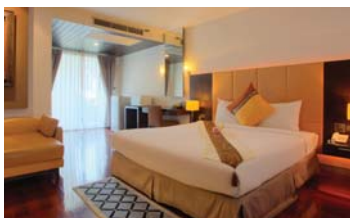

Accommodation

Serviced Apartment

- 27-32 Square Meters
- Fully Serviced Apartment
- Gym, Saltwater Pool, Hotplate
- Refrigerator, Washing Machine
- Microwave, TV, WiFi, Aircon
- 8 min shuttle bus + 5 min walk