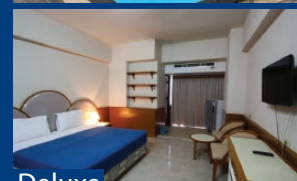

Accommodation

International House Bangkok

International House
Bangkok

Furama Asok

- 32 Square Meters
- Weekly Price: 15,500
- Monthly Price: 46,500
- Daily Cleaning
- Four Star Hotel
- Microwave, Washing Service,
- Gym, Sauna, Jacuzzi Pool, good Location, Restaurant

10 min walk

*3,000 baht deposit

Airport Transfer Fees (One Way)

Up to 3 people 1,050 Thai baht

There is a frequent bus and train service from Bangkok international airport to the city centre. However, we recommend that students take advantage of our airport meeting and transfer service on arrival.

Please note that we need the flight details at least one week before arrival.

Public Holidays

Please visit the International House school holidays page on our website at:
www.ihbangkok.com/holidays

We can also assist you with accommodation at a cheaper hostel with a shared room.

Mona Suite

8 min Shuttle Bus + 5 min walk

Studio - 38 m²

- 38 Square Meters
- Weekly Price: 9,100
- Monthly Price: 32,000
- Fully Serviced Apartment
- Gym, Saltwater Pool, Hotplate
- Refrigerator, Washing Machine
- Microwave, TV, WiFi, Aircon

Studio - 32 m²

- 32 Square Meters
- Weekly Price: 9,100
- Monthly Price: 30,000
- Fully Serviced Apartment
- Gym, Saltwater Pool, Hotplate
- Refrigerator, Washing Machine
- Microwave, TV, WiFi, Aircon

Studio - 27 m²

- 27 Square Meters
- Weekly Price: 9,100
- Monthly Price: 22,000
- Fully Serviced Apartment
- Gym, Saltwater Pool, Hotplate
- Refrigerator, Washing Machine
- Microwave, TV, WiFi, Aircon

*5,000 baht deposit for stays of 1-3 months. 1 month deposit for 4-6 month stays. 2 month deposit for 7-12 month stays.

V.P. Tower