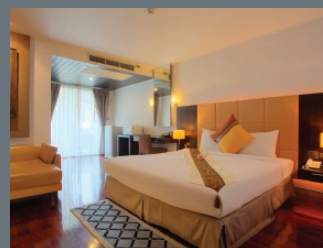

Accommodation

International House Bangkok

International House
Bangkok

Furama Asok

- 32 Square Meters
- Weekly Price: 15,500
- Monthly Price: 46,500
- Daily Cleaning
- Four Star Hotel
- Microwave, Washing Service,
- Gym, Sauna, Jacuzzi Pool, good Location, Restaurant

Mona Suite

8 min Shuttle Bus + 5 min walk

Studio - 38 m²

- 38 Square Meters
- Weekly Price: 9,100
- Monthly Price: 32,000
- Fully Serviced Apartment
- Gym, Saltwater Pool, Hotplate
- Refrigerator, Washing Machine
- Microwave, TV, WiFi, Aircon

- 27 Square Meters
- Weekly Price: 9,100
- Monthly Price: 22,000
- Fully Serviced Apartment
- Gym, Saltwater Pool, Hotplate
- Refrigerator, Washing Machine
- Microwave, TV, WiFi, Aircon

*5,000 baht deposit for stays of 1-3 months. 1 month deposit for 4-6 month stays. 2 month deposit for 7-12 month stays.

V.P. Tower

- | | |
|-------------------------|-------------------------|
| • Deluxe Room | • Suite Standard |
| • 32 Square Meters | • 64 Square Meters |
| • Weekly Price: 8,000 | • Weekly Price: 15,000 |
| • Monthly Price: 14,500 | • Monthly Price: 24,000 |
| • Serviced Apartments | • Serviced Apartments |
| • Washing Service Extra | • Washing Service Extra |
| • Restaurant | • Restaurant |
| • Pool and Garden | • Pool and Garden |