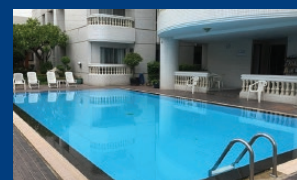

Accommodation

International House Bangkok

International House
Bangkok

Furama Asok

- 32 Square Meters
- Weekly Price: 15,500
- Monthly Price: 46,500
- Daily Cleaning
- Four Star Hotel
- Microwave, Washing Service,
- Gym, Sauna, Jacuzzi Pool, good Location, Restaurant

10 min walk

*3,000 baht deposit

Airport Transfer Fees (One Way)

Up to 3 people 1,050 Thai baht

There is a frequent bus and train service from Bangkok international airport to the city centre. However, we recommend that students take advantage of our airport meeting and transfer service on arrival.

Please note that we need the flight details at least one week before arrival.

Public Holidays

Please visit the International House school holidays page on our website at:
www.ihbangkok.com/holidays

We can also assist you with accommodation at a cheaper hostel with a shared room.

Mona Suite

8 min Shuttle Bus + 5 min walk

Studio - 38 m²

- 38 Square Meters
- Weekly Price: 9,100
- Monthly Price: 32,000
- Fully Serviced Apartment
- Gym, Saltwater Pool, Hotplate
- Refrigerator, Washing Machine
- Microwave, TV, WiFi, Aircon

Studio - 32 m²

- 32 Square Meters
- Weekly Price: 9,100
- Monthly Price: 30,000
- Fully Serviced Apartment
- Gym, Saltwater Pool, Hotplate
- Refrigerator, Washing Machine
- Microwave, TV, WiFi, Aircon

Studio - 27 m²

- 27 Square Meters
- Weekly Price: 9,100
- Monthly Price: 22,000
- Fully Serviced Apartment
- Gym, Saltwater Pool, Hotplate
- Refrigerator, Washing Machine
- Microwave, TV, WiFi, Aircon

*5,000 baht deposit for stays of 1-3 months. 1 month deposit for 4-6 month stays. 2 month deposit for 7-12 month stays.

V.P. Tower