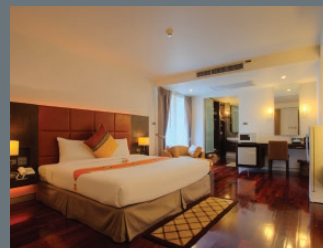

Accommodation

International House Bangkok

International House
Bangkok

Furama Asok

- 32 Square Meters
- Weekly Price: 15,500
- Monthly Price: 46,500
- Daily Cleaning
- Four Star Hotel
- Microwave, Washing Service,
- Gym, Sauna, Jacuzzi Pool, good Location, Restaurant

Mona Suite

8 min Shuttle Bus + 5 min walk

Studio - 38 m²

- 38 Square Meters
- Weekly Price: 9,100
- Monthly Price: 32,000
- Fully Serviced Apartment
- Gym, Saltwater Pool, Hotplate
- Refrigerator, Washing Machine
- Microwave, TV, WiFi, Aircon

- 27 Square Meters
- Weekly Price: 9,100
- Monthly Price: 22,000
- Fully Serviced Apartment
- Gym, Saltwater Pool, Hotplate
- Refrigerator, Washing Machine
- Microwave, TV, WiFi, Aircon

*5,000 baht deposit for stays of 1-3 months. 1 month deposit for 4-6 month stays. 2 month deposit for 7-12 month stays.

V.P. Tower

- | | |
|-------------------------|-------------------------|
| • Deluxe Room | • Suite Standard |
| • 32 Square Meters | • 64 Square Meters |
| • Weekly Price: 8,000 | • Weekly Price: 15,000 |
| • Monthly Price: 14,500 | • Monthly Price: 24,000 |
| • Serviced Apartments | • Serviced Apartments |
| • Washing Service Extra | • Washing Service Extra |
| • Restaurant | • Restaurant |
| • Pool and Garden | • Pool and Garden |