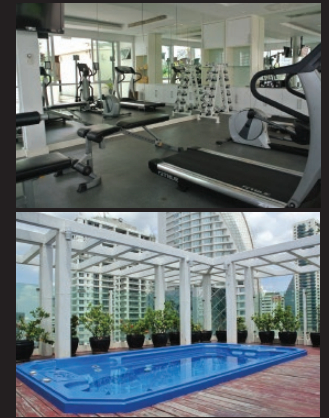

Accommodation

International House Bangkok

International House
Bangkok

Furama Asok

- 32 Square Meters
- Weekly Price: 15,500
- Monthly Price: 46,500
- Daily Cleaning
- Four Star Hotel
- Microwave, Washing Service,
- Gym, Sauna, Jacuzzi Pool, good Location, Restaurant

10 min walk

*3,000 baht deposit

Airport Transfer Fees (One Way)

Up to 3 people 1,050 Thai baht

There is a frequent bus and train service from Bangkok international airport to the city centre. However, we recommend that students take advantage of our airport meeting and transfer service on arrival.

Please note that we need the flight details at least one week before arrival.

Public Holidays

Please visit the International House school holidays page on our website at:
www.ihbangkok.com/holidays

We can also assist you with accommodation at a cheaper hostel with a shared room.