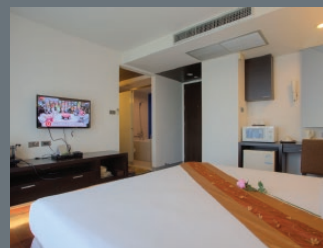

Studio - 27 m²

- 27 Square Meters
- Weekly Price: 9,100
- Monthly Price: 22,000
- Fully Serviced Apartment
- Gym, Saltwater Pool, Hotplate
- Refrigerator, Washing Machine
- Microwave, TV, WiFi, Aircon

*5,000 baht deposit for stays of 1-3 months. 1 month deposit for 4-6 month stays. 2 month deposit for 7-12 month stays.

V.P. Tower

• Deluxe Room	• Suite Standard
• 32 Square Meters	• 64 Square Meters
• Weekly Price: 8,000	• Weekly Price: 15,000
• Monthly Price: 14,500	• Monthly Price: 24,000
• Serviced Apartments	• Serviced Apartments
• Washing Service Extra	• Washing Service Extra
• Restaurant	• Restaurant
• Pool and Garden	• Pool and Garden

*1 month deposit for stays of 1-6 months.