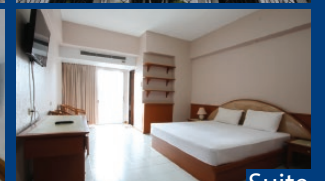

Accommodation

International House Bangkok

International House
Bangkok

Furama Asok

- 32 Square Meters
- Weekly Price: 15,500
- Monthly Price: 46,500
- Daily Cleaning
- Four Star Hotel
- Microwave, Washing Service,
- Gym, Sauna, Jacuzzi Pool, good Location, Restaurant

10 min walk

*3,000 baht deposit

Airport Transfer Fees (One Way)

Up to 3 people 1,050 Thai baht

There is a frequent bus and train service from Bangkok international airport to the city centre. However, we recommend that students take advantage of our airport meeting and transfer service on arrival.

Please note that we need the flight details at least one week before arrival.

Public Holidays

Please visit the International House school holidays page on our website at:
www.ihbangkok.com/holidays

We can also assist you with accommodation at a cheaper hostel with a shared room.

Mona Suite

8 min Shuttle Bus + 5 min walk

Studio - 38 m²

- 38 Square Meters
- Weekly Price: 9,100
- Monthly Price: 32,000
- Fully Serviced Apartment
- Gym, Saltwater Pool, Hotplate
- Refrigerator, Washing Machine
- Microwave, TV, WiFi, Aircon

Studio - 32 m²

- 32 Square Meters
- Weekly Price: 9,100
- Monthly Price: 30,000
- Fully Serviced Apartment
- Gym, Saltwater Pool, Hotplate
- Refrigerator, Washing Machine
- Microwave, TV, WiFi, Aircon

Studio - 27 m²

- 27 Square Meters
- Weekly Price: 9,100
- Monthly Price: 22,000
- Fully Serviced Apartment
- Gym, Saltwater Pool, Hotplate
- Refrigerator, Washing Machine
- Microwave, TV, WiFi, Aircon

*5,000 baht deposit for stays of 1-3 months. 1 month deposit for 4-6 month stays. 2 month deposit for 7-12 month stays.

V.P. Tower